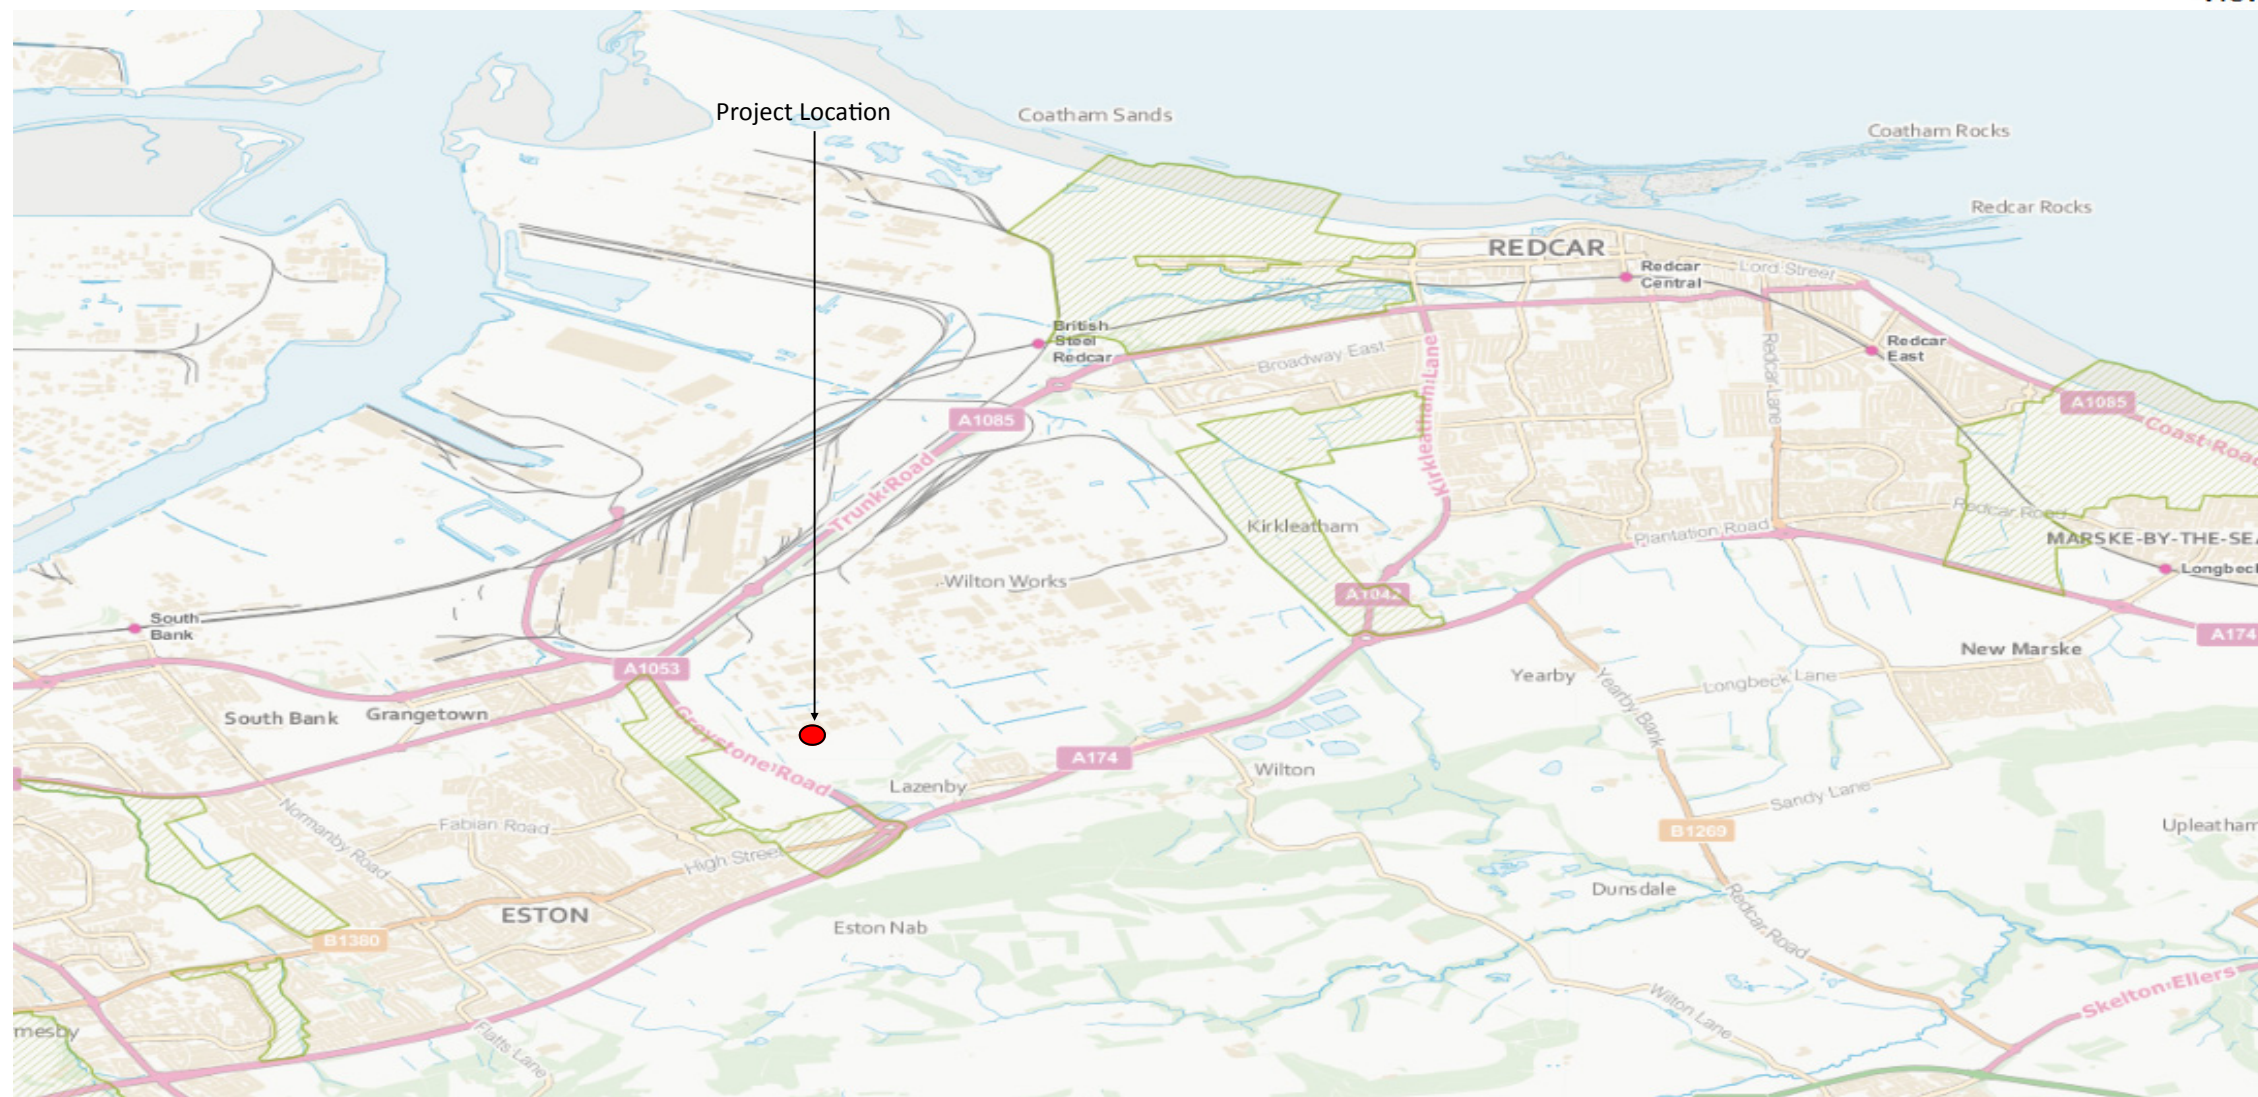

Document Ref: 8.11
PINS Ref: EN010082

Tees CCPP Project

The Tees Combined Cycle Power Plant Project
Land at the Wilton International Site,
Teesside

Deadline Two

Figure 11.3: Baseline Landscape View and Green
Infrastructure

Figure 11.3 Baseline Landscape View and Green Infrastructure

View from Eston Nab

Green Wedge/Green Infrastructure

Source: <https://data.gov.uk/data/inspire.redcar-cleveland.gov.uk>