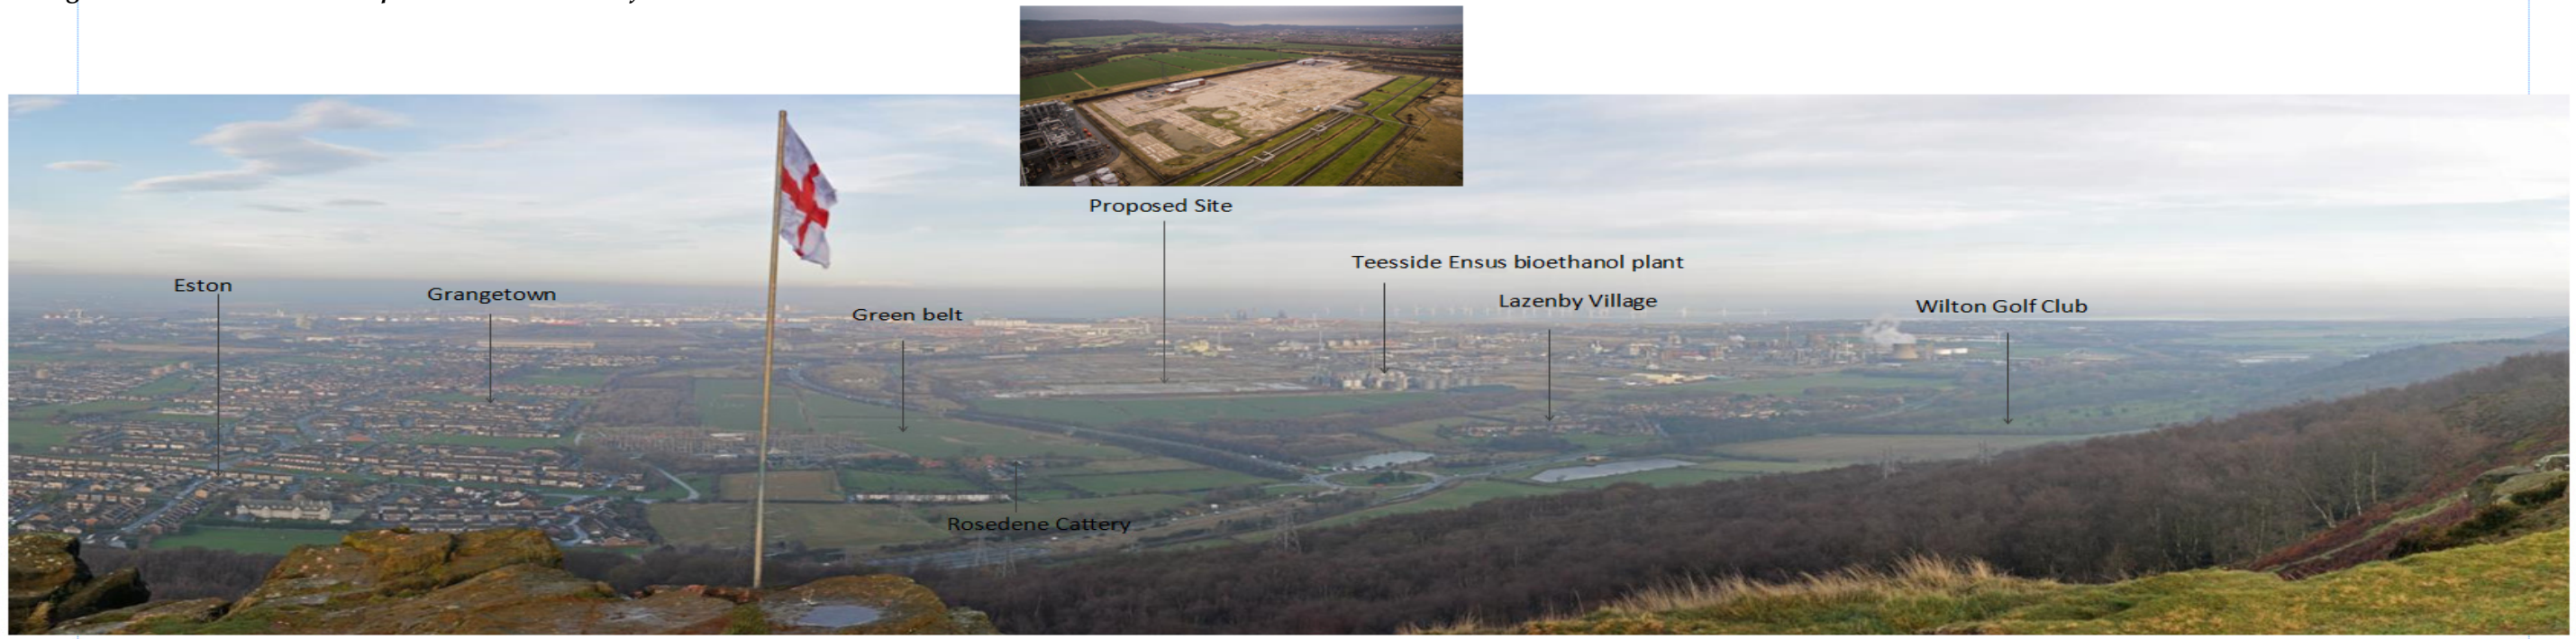

Document Ref: 8.11
PINS Ref: EN010082

Tees CCPP Project

The Tees Combined Cycle Power Plant Project
Land at the Wilton International Site,
Teesside

Deadline Two

Figure 11.3: Baseline Landscape View and Green
Infrastructure

Figure 11.3 Baseline Landscape View and Green Infrastructure

View from Eston Nab

Green Wedge/Green Infrastructure

Source: <https://data.gov.uk/data/inspire.redcar-cleveland.gov.uk>